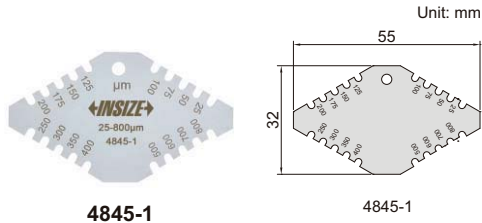

WET FILM GAGES

- Made of stainless steel

Code	Range	Accuracy	Thickness
4845-1	25-800µm	±5µm	1.8mm
4845-2	25-3000µm	25-100µm: ±5µm 100µm-3000µm: ±5%	1mm