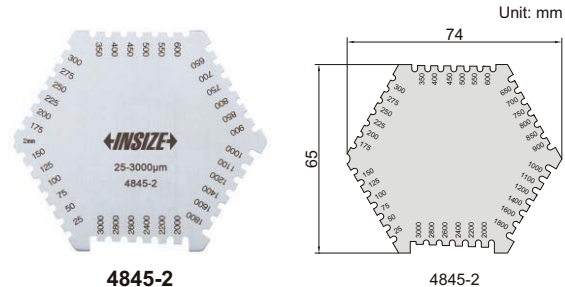

WET FILM GAGES

- Made of stainless steel

Code	Range	Accuracy	Thickness
4845-1	25-800µm	±5µm	1.8mm
4845-2	25-3000µm	25-100µm: ±5µm 100µm-3000µm: ±5%	1mm